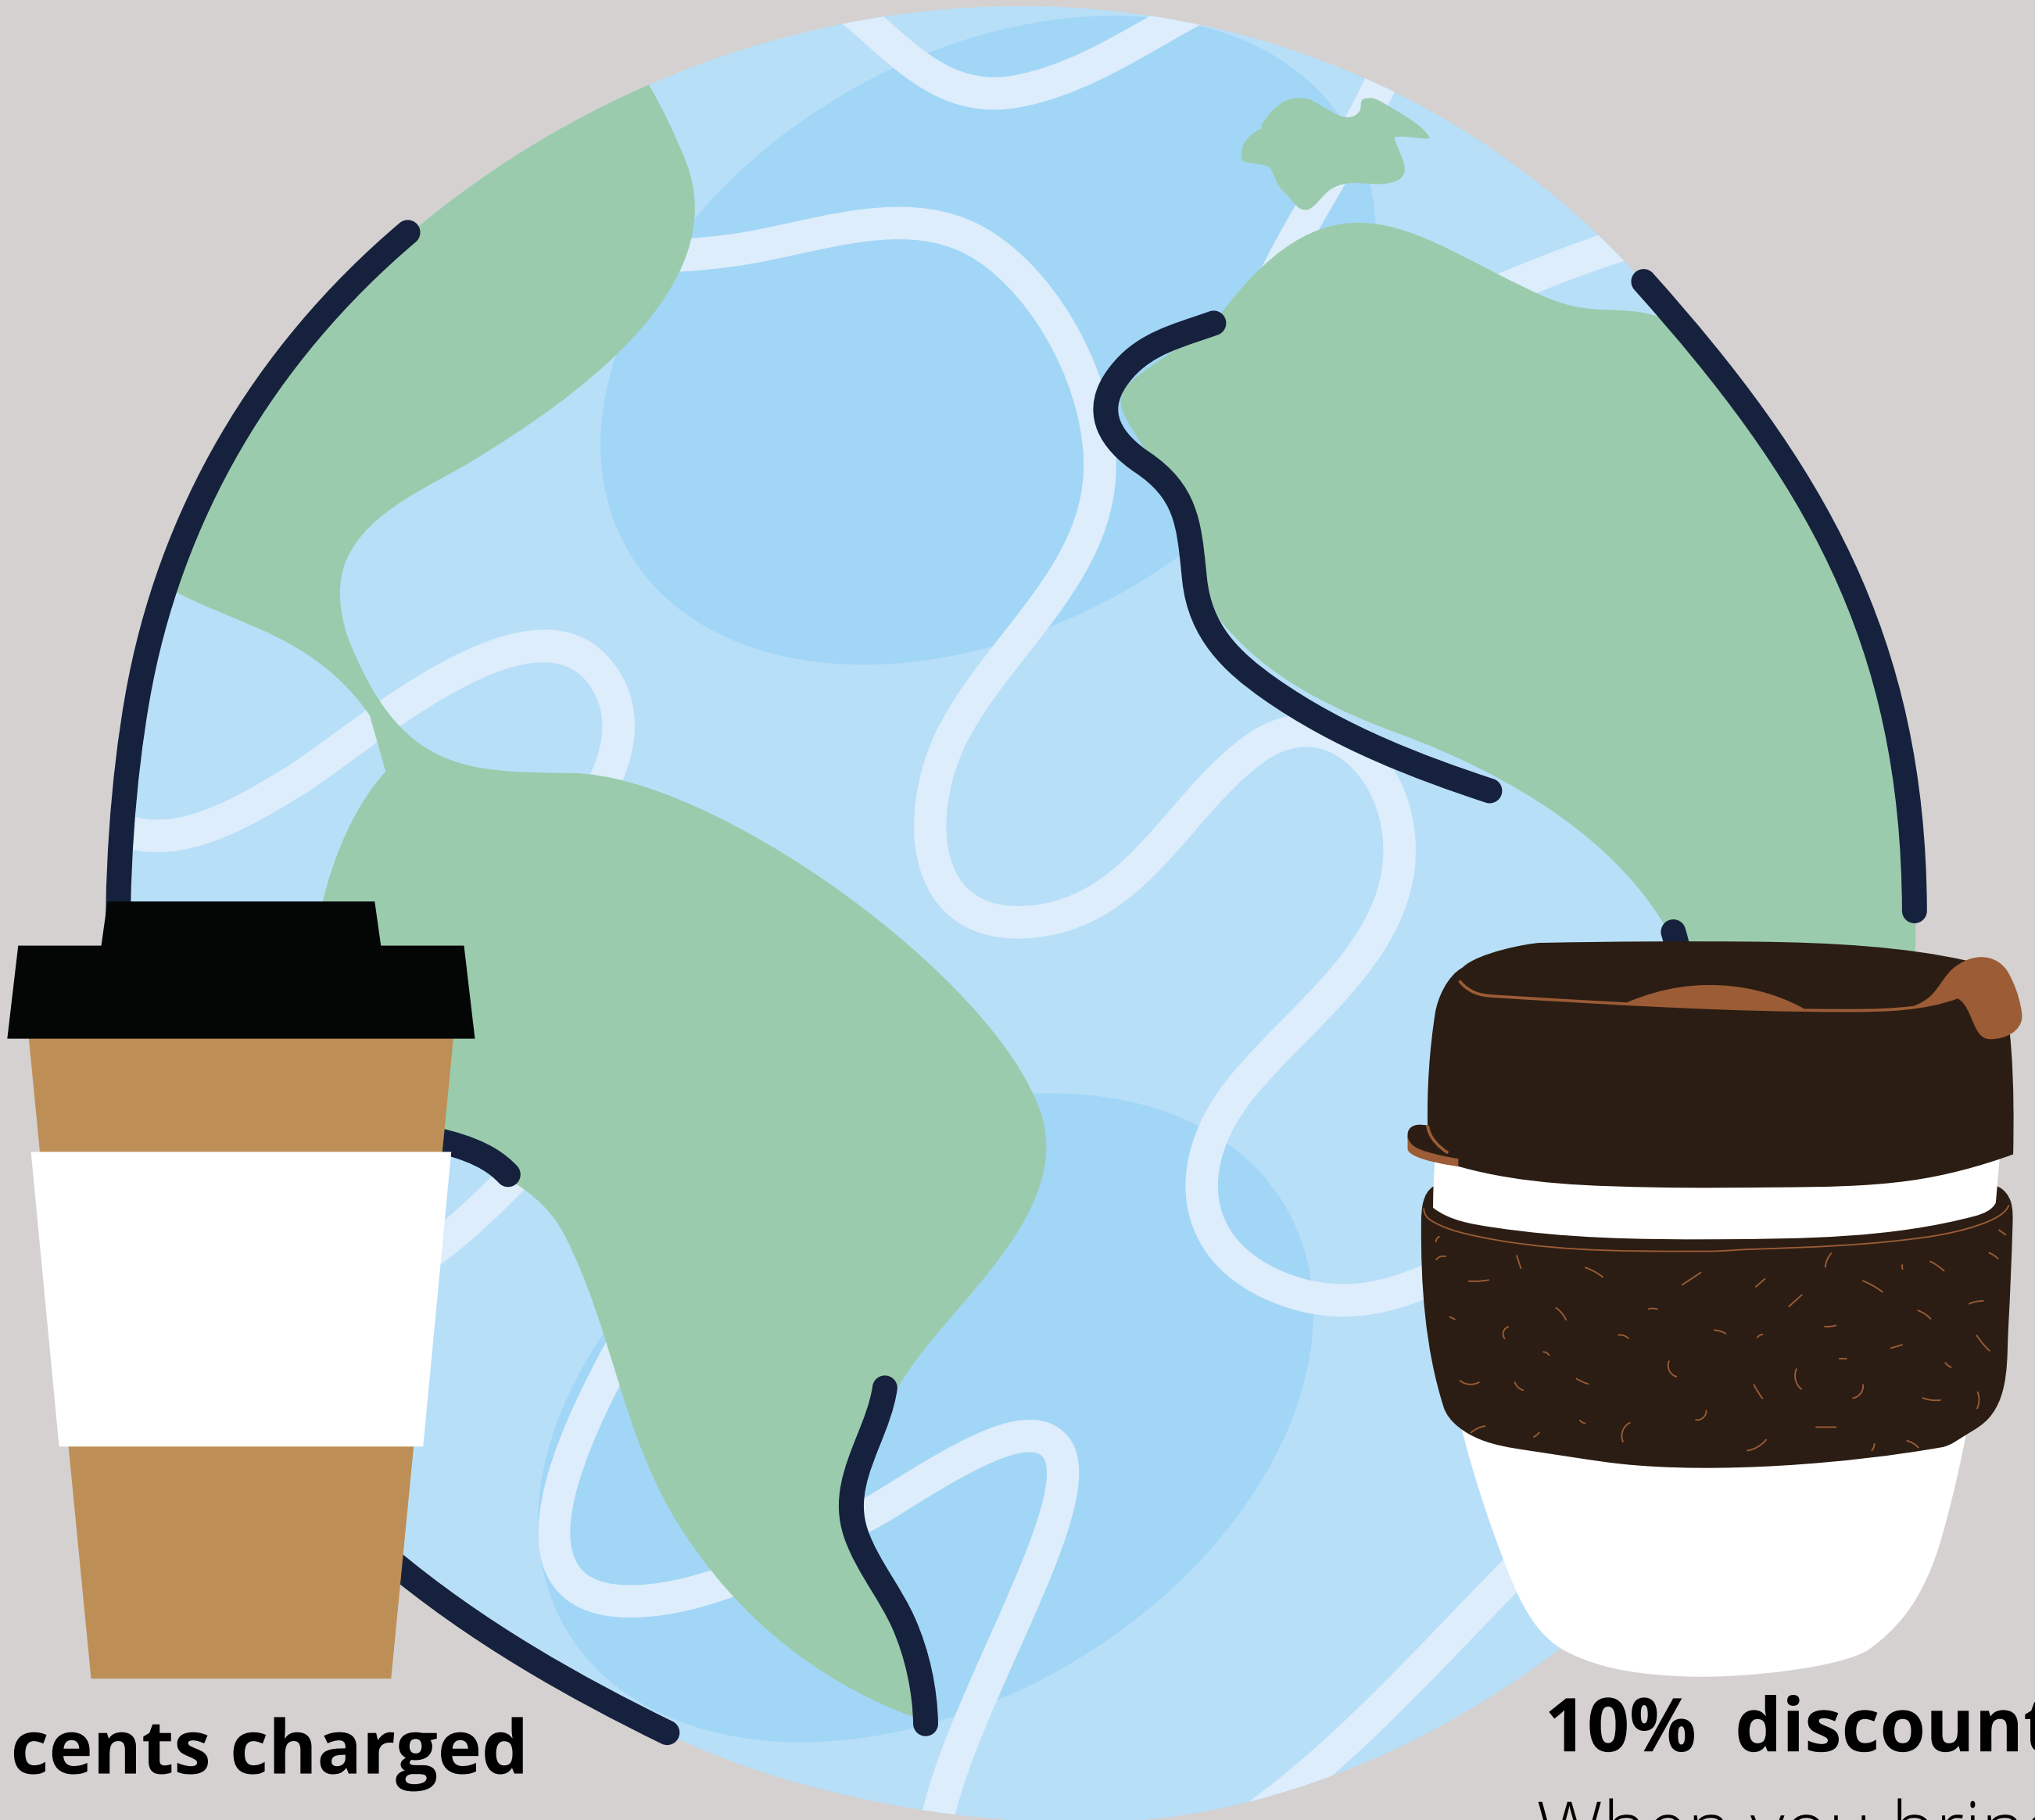

BRING YOUR OWN

50 cents charged

For takeaway
packaging

10% discount

When you bring
your own reusable
cup or box